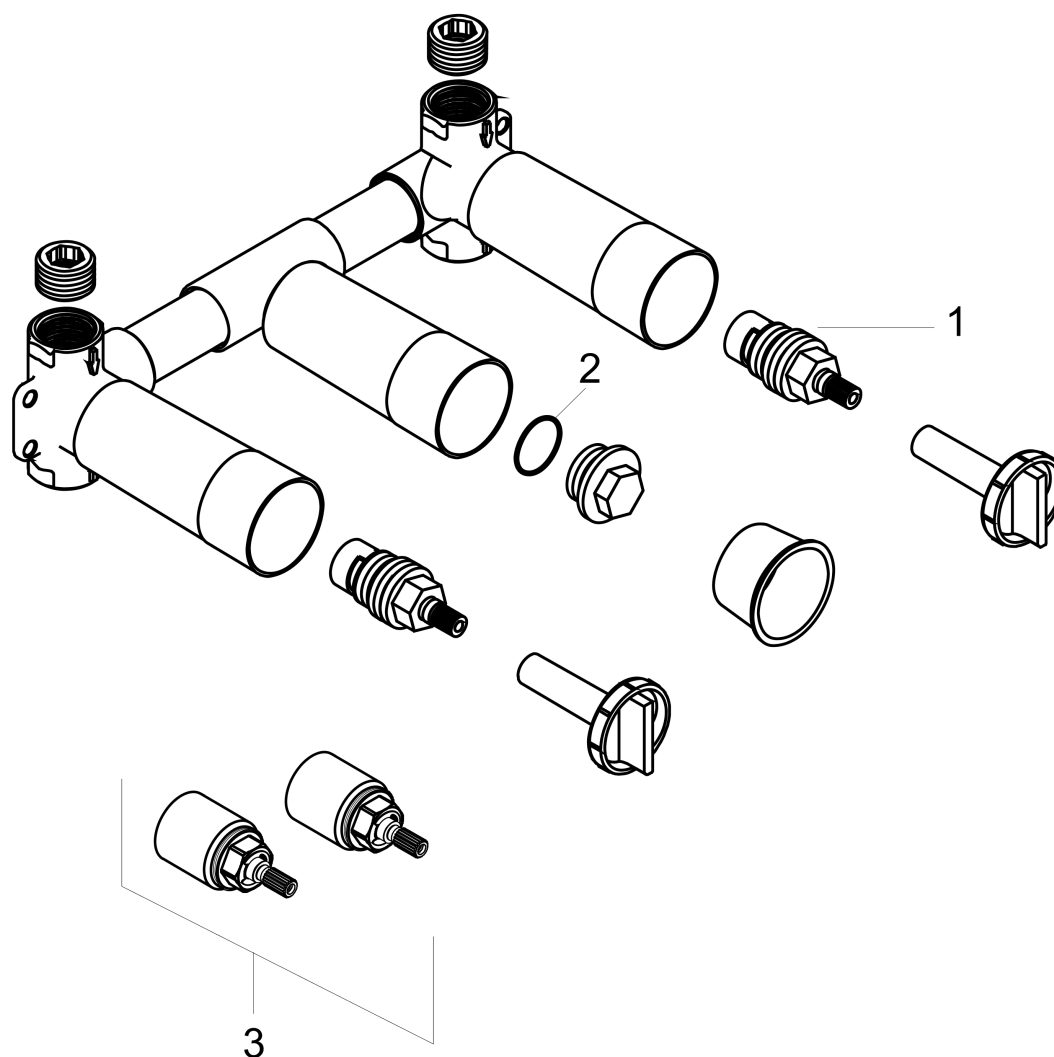

Rough, Wall-Mounted Widespread Faucet

Finishes : n.a. Part no. : 10303181

Features

- Install valve above or below
- 1/2" NPT

Item details

List Price \$ 355.00

Compliance

Product image

Scale drawing

Rough, Wall-Mounted Widespread Faucet
Finishes : n.a. Part no. : 10303181

Exploded drawing

Year of production: >04/01

Rough, Wall-Mounted Widespread Faucet

Finishes : n.a. Part no. : 10303181

Spare parts list

Year of production: >04/01

Pos.		Part no.	Price	PU
1	shut off unit right closing	94009000	-	1
2	O-ring 18x2	98181000	-	1
3	extension 25 mm	96259000	-	1