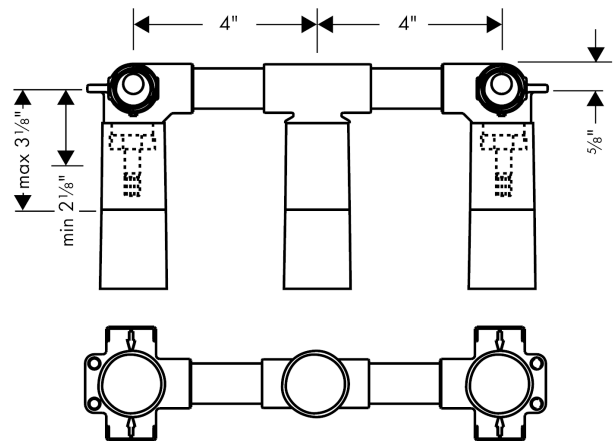

Rough, Wall-Mounted Widespread Faucet

Finishes : n.a. Part no. : 10303181

Features

- Install valve above or below
- 1/2" NPT

Item details

List Price \$ 355.00

Compliance

Product image

Scale drawing

Rough, Wall-Mounted Widespread Faucet
Finishes : n.a. Part no. : 10303181

Exploded drawing

Year of production: >04/01

Rough, Wall-Mounted Widespread Faucet

Finishes : n.a. Part no. : 10303181

Spare parts list

Year of production: >04/01

Pos.		Part no.	Price	PU
1	shut off unit right closing	94009000	-	1
2	O-ring 18x2	98181000	-	1
3	extension 25 mm	96259000	-	1